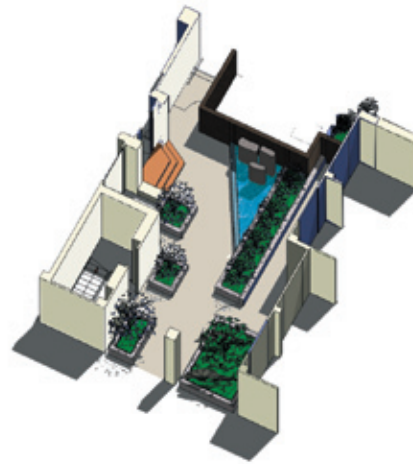

800 HIGH STREET

Palo Alto, CA
Landscape Plan, 2004
Architects: Worden Architects
Developer: Palo Alto High Street Partners
Completion 2005

MIXED-USE RESIDENTIAL

Bruce Jett Associates
155 FILBERT STREET, SUITE 208
OAKLAND, CALIFORNIA 94607